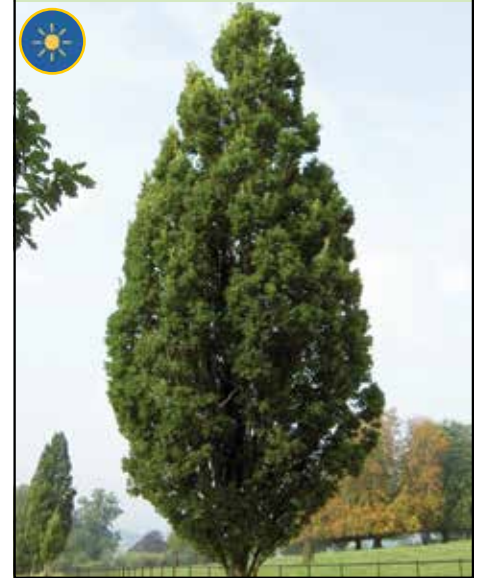

## AUTUMN 2017

European Plum Mont Royal

**Height: 5m | Width: 4m**

Deciduous with green leaves, white flowers and blue fruits with yellow flesh. Self-fertile.

Thornless Common Honey-Locust

**Height: 18m | Width: 16m**

Leguminous specie, broad crown, thornless, pods of 30-45 cm long persistent part of the winter. Hardy, tolerates urban conditions.

Fastigate English Oak

**Height: 15m | Width: 5m**

Deciduous with columnar and narrow shape; Cracked trunk; Branches near the trunk; acorns from 2 to 5 cm; Brown leaves in autumn.

Eastern Cottonwood "Siouxland"

**Height: 16m | Width: 9m**

Very rapid growth deciduous, pyramidal shape, grows under the most diverse and even unfavorable conditions; Foliage yellow golden in autumn. Male selection: NO "cotton".

American Elder

**Height: 3m | Width: 2m**

Bushy bearing and fast growing indigenous, edible fruits (jam, wine, drinks), black-purple color when ripe.

Eastern Larch

**Height: 20m | Width: 10m**

Conifer with deciduous foliage, native, pollution-resistant, yellow foliage in autumn, sensitive to urban pollution.